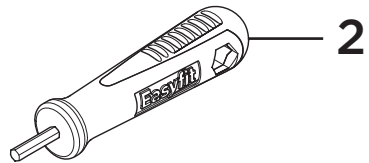

Product Code: N SNK EF C-G
Revision: D2

1	Reinforcing Plate
2	EasyFit Tool
3	Handle Assembly
4	Shroud
5	1/2" Ceramic Disc Valves (Pair)
6	Spout Seals Kit
7	Anti-Splash Assembly
8	M5 x 10mm Grub Screw
9	EasyFit Pack
10	Isolation Valves (Pair)
11	Molykote Grease
12	1/2" BSP Flexible Tails (Pair)