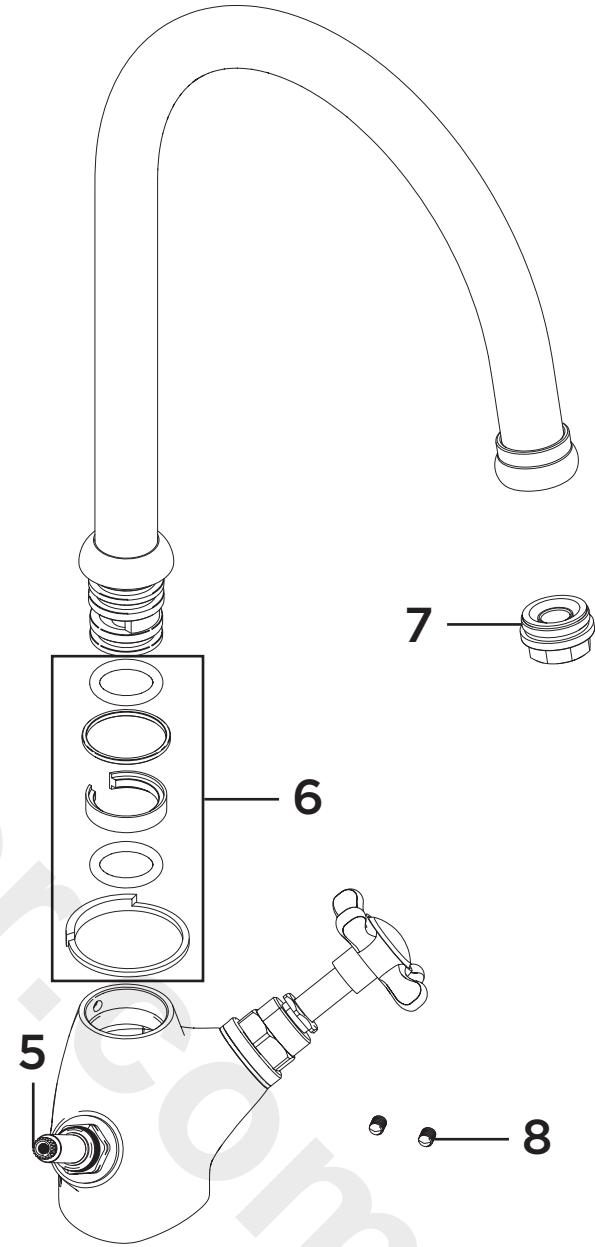

Product Code: N SNK EF C-G
Revision: D2

1	Reinforcing Plate
2	EasyFit Tool
3	Handle Assembly
4	Shroud
5	1/2" Ceramic Disc Valves (Pair)
6	Spout Seals Kit
7	Anti-Splash Assembly
8	M5 x 10mm Grub Screw
9	EasyFit Pack
10	Isolation Valves (Pair)
11	Molykote Grease
12	1/2" BSP Flexible Tails (Pair)