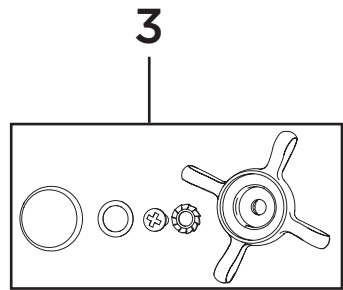

Product Code: N SNK EF C-G
Revision: D2

1	Reinforcing Plate
2	EasyFit Tool
3	Handle Assembly
4	Shroud
5	1/2" Ceramic Disc Valves (Pair)
6	Spout Seals Kit
7	Anti-Splash Assembly
8	M5 x 10mm Grub Screw
9	EasyFit Pack
10	Isolation Valves (Pair)
11	Molykote Grease
12	1/2" BSP Flexible Tails (Pair)