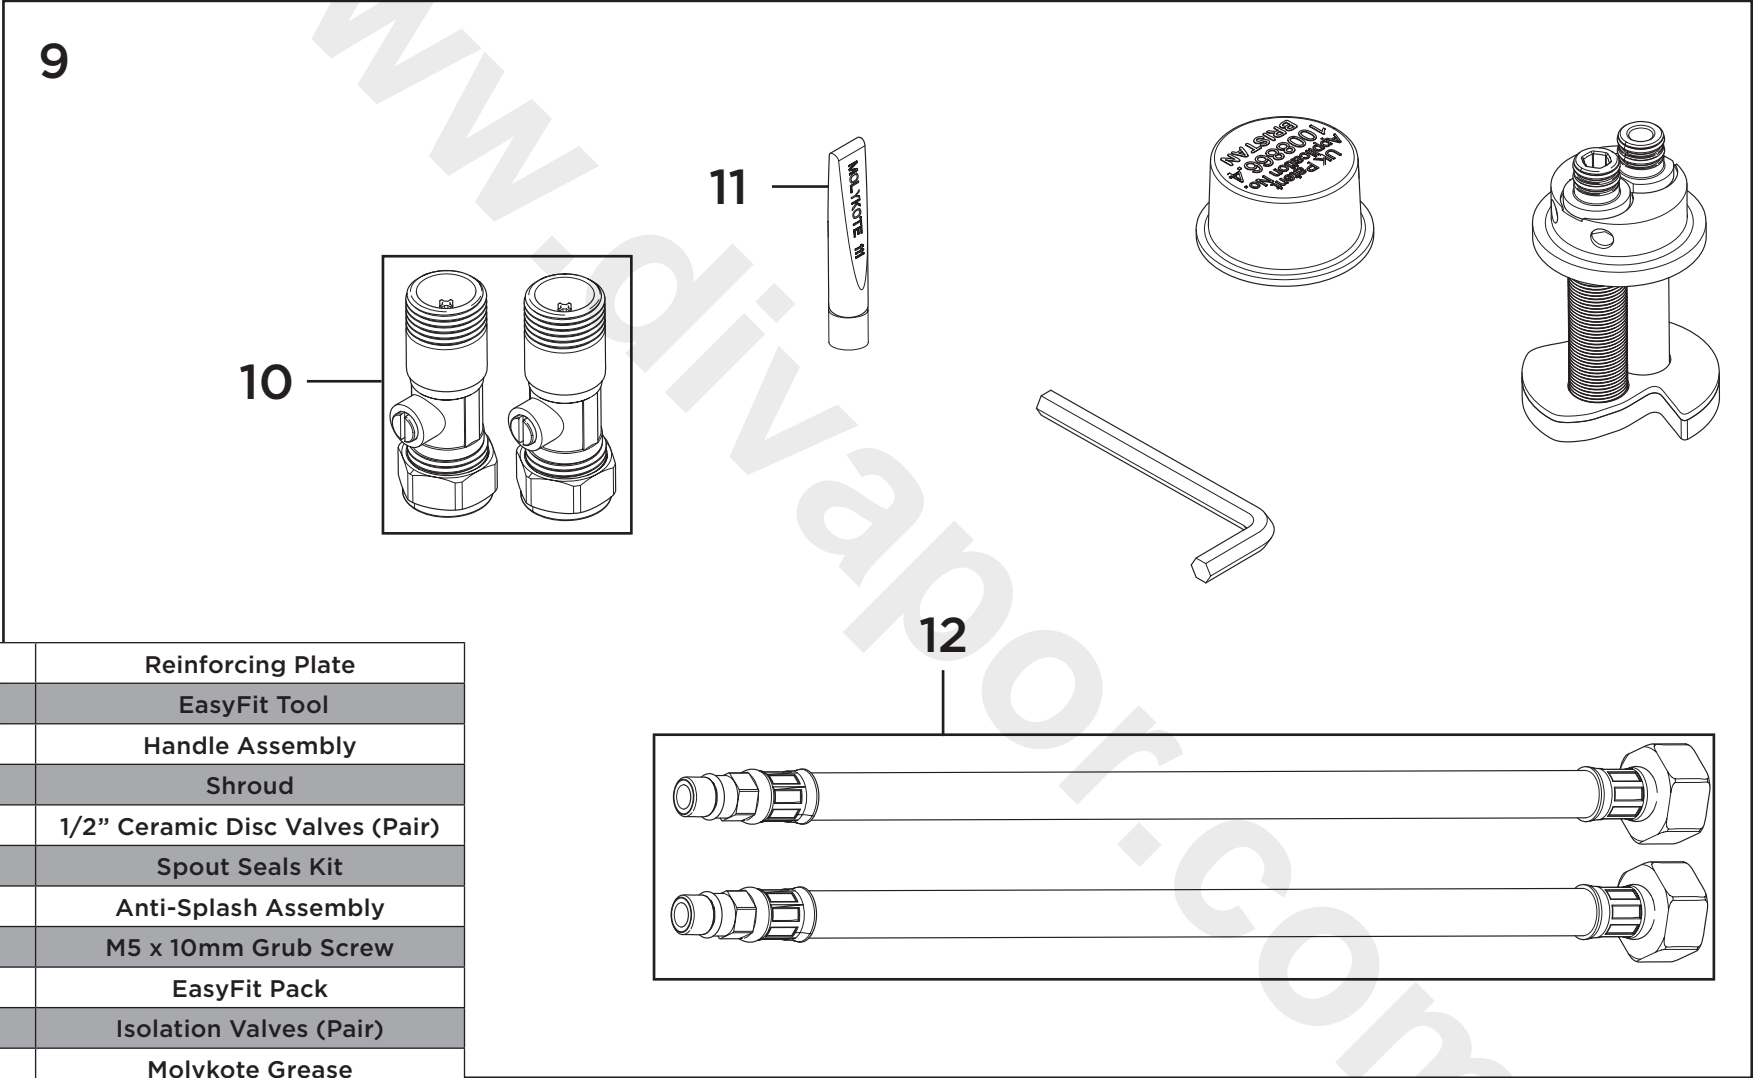

Product Code: N SNK EF C-G
Revision: D2

1	Reinforcing Plate
2	EasyFit Tool
3	Handle Assembly
4	Shroud
5	1/2" Ceramic Disc Valves (Pair)
6	Spout Seals Kit
7	Anti-Splash Assembly
8	M5 x 10mm Grub Screw
9	EasyFit Pack
10	Isolation Valves (Pair)
11	Molykote Grease
12	1/2" BSP Flexible Tails (Pair)